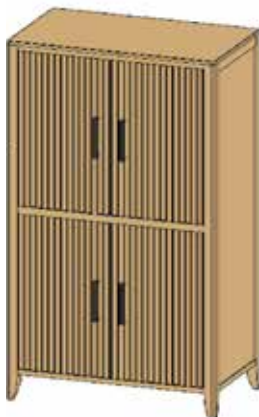

Glacier

COLLECTION

SPECIFICATIONS

Chests

#47020
5 Drawer Chest
 19"D x 34"W x 48"H

#47021
 19"D x 38"W x 54"H

#47025
Sweater Chest
 19"D x 22"W x 48"H

Nightstands

#47040
3 Drawer
 18"D x 26"W x 28"H

#47041
1 Drawer
 17"D x 20"W x 24"H

#47042
3 Drawer Bedside Chest
 20"D x 30"W x 30"H

#47060
Armoire
 20"D x 34"W x 72"H
 • 4 Adjustable Shelves

Creating
 Safe Spaces for
 Little Faces.