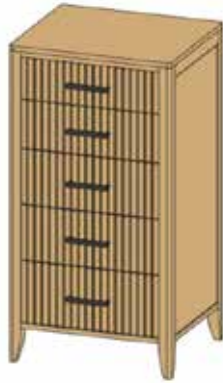

Accessories

Dressers

#47000
6 Drawer Dresser
19"D x 64"W x 34"H

#47001
6 Drawer Dresser
19"D x 58"W x 34"H

Mirror

#47010
Mirror
25"W x 27"H

#47011
36"W x 42"H

All drawers come with soft close under mount drawer slides

Glacier

COLLECTION

SPECIFICATIONS

Chests

#47020
5 Drawer Chest
 19"D x 34"W x 48"H

#47021
 19"D x 38"W x 54"H

#47025
Sweater Chest
 19"D x 22"W x 48"H

Nightstands

#47040
3 Drawer
 18"D x 26"W x 28"H

#47041
1 Drawer
 17"D x 20"W x 24"H

#47042
3 Drawer Bedside Chest
 20"D x 30"W x 30"H

#47060
Armoire
 20"D x 34"W x 72"H
 • 4 Adjustable Shelves

Creating
 Safe Spaces for
 Little Faces.