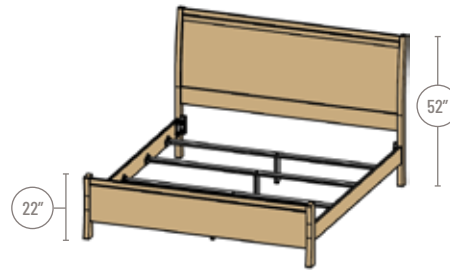

Sleigh Bed

#50250 King 80"W x 90"L
#50251 Queen 64"W x 90"L
Headboards 52"H
Footboards 22"H