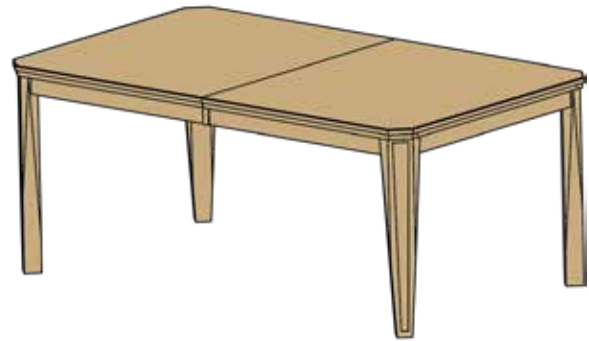

#63-4272
Solid Top Leg
Table

#263S
Montour Side Chair
Seat 19.5"W x 17"D x 19"H
Chair 19.5"W x 19.5"D x 38"H

#263A
Montour Arm Chair
Seat 19.5"W x 17"D x 19"H
Chair 19.5"W x 19.5"D x 38"H
Arm 25.25"H

WOOD SPECIES, FINISH & FABRIC

#63-4272 Solid Leg Table
#263A Montour Arm Chair
#263S Montour Side Chair
Wood Species: Retreat
 White Oak
Chair Fabric: Viewmont Spa
Finish: YWF-4319 Sandstone

Leg Style

Table Profile

SPECIFICATIONS

Leg Tables

63-4266	42"W x 66"L with 4 legs
63-4266-212	42"W x 66"L with 2 - 12" leaves & 4 legs (opens to 90")
63-4272	42"W x 72"L with 4 legs
63-4272-212	42"W x 72"L with 2 - 12" leaves & 4 legs (opens to 96")

63-4278	42"W x 78"L with 4 legs
63-4278-212	42"W x 78"L with 2 - 12" leaves & 4 legs (opens to 102")
63-4296	42"W x 96"L with 4 legs
63-4296-212	42"W x 96"L with 2 - 12" leaves & 4 legs (opens to 90")

All Table tops are 1" with floor clearance of 25.75" / **NO Leaf Storage- All Leaves come with Aprons**

Counter Table Bases and Legs (6" Higher)

63-36	Counter Height Table legs
--------------	---------------------------