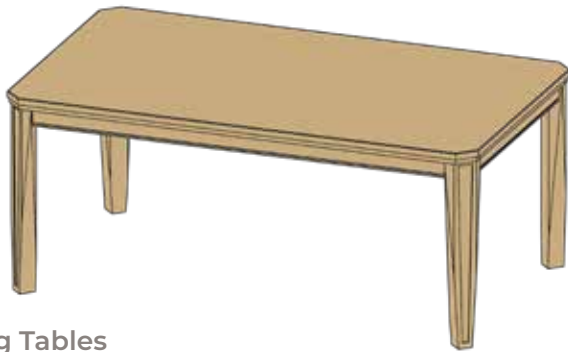

#63-4272
Solid Top Leg
Table

#263S
Montour Side Chair
Seat 19.5"W x 17"D x 19"H
Chair 19.5"W x 19.5"D x 38"H

#263A
Montour Arm Chair
Seat 19.5"W x 17"D x 19"H
Chair 19.5"W x 19.5"D x 38"H
Arm 25.25"H

WOOD SPECIES, FINISH & FABRIC

#63-4272 Solid Leg Table
#263A Montour Arm Chair
#263S Montour Side Chair
Wood Species: Retreat
 White Oak
Chair Fabric: Viewmont Spa
Finish: YWF-4319 Sandstone

Leg Style

Table Profile

SPECIFICATIONS

Leg Tables

63-4266	42"W x 66"L with 4 legs
63-4266-212	42"W x 66"L with 2 - 12" leaves & 4 legs (opens to 90")
63-4272	42"W x 72"L with 4 legs
63-4272-212	42"W x 72"L with 2 - 12" leaves & 4 legs (opens to 96")

63-4278	42"W x 78"L with 4 legs
63-4278-212	42"W x 78"L with 2 - 12" leaves & 4 legs (opens to 102")
63-4296	42"W x 96"L with 4 legs
63-4296-212	42"W x 96"L with 2 - 12" leaves & 4 legs (opens to 90")

All Table tops are 1" with floor clearance of 25.75" / **NO Leaf Storage- All Leaves come with Aprons**

Counter Table Bases and Legs (6" Higher)

63-36	Counter Height Table legs
--------------	---------------------------