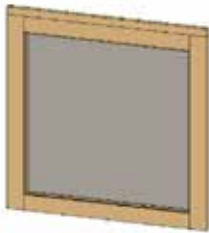

All drawers come with soft close undermount drawer slides

Dressers

#35000
6 Drawer Dresser
19"D x 58"W x 34"H

#35001
6 Drawer Dresser
19"D x 62"W x 38"H

Mirror

#35010
Mirror
36"W x 40"H

Chests

#35020
5 Drawer Chest
19"D x 36"W x 52"H

#35025
Sweater Chest
19"D x 24"W x 52"H

Nightstands

#35040
3 Drawer Nightstand
18"D x 22"W x 28"H

#35041
1 Drawer Nightstand
18"D x 22"W x 28"H

Creating Safe Spaces for Little Faces.

STURDY Act
COMPLIANT

Stop Tip-overs of Unstable, Risky Dressers on Youth

A close-up photograph of a light-colored wooden drawer being pulled out from a dresser. The drawer is fully extended. On the inside of the drawer, the YUTZY Woodworking logo is visible.

All drawers are full extension with self closing. Dressers and chests have interlocking drawers.

Scan to learn more about how Yutzy Woodworking meets these new requirements.