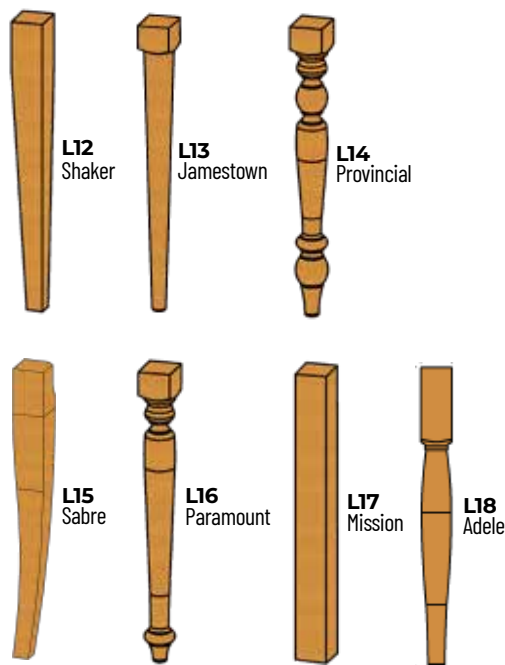

Tier One
3" Legs