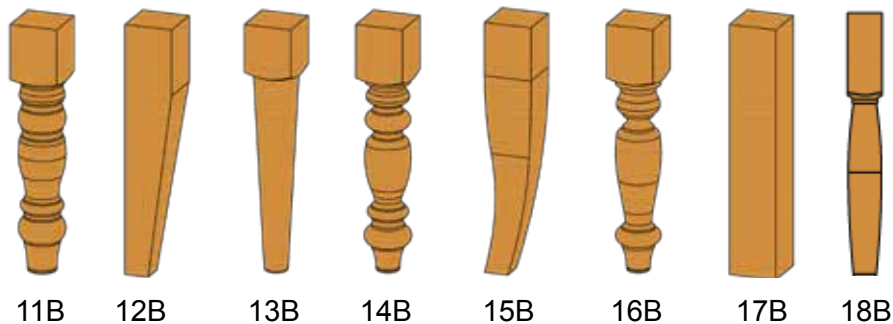

Leg Options