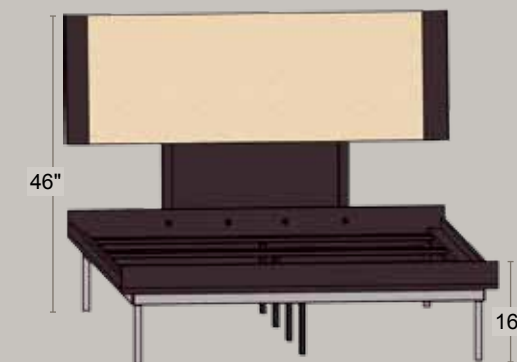

1. Upholstered Platform Bed
2. #50060 King 80W
   - #50060cal Calif King . 76W
   - #50061 Queen 64W
   - #50062 Full 58W