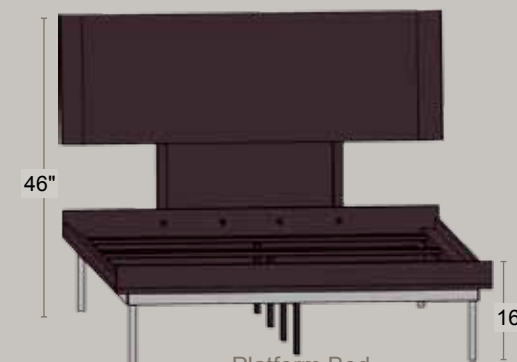

- A. #50051 Queen Platform Bed
- B. #50003 Dresser
- C. #50005 Mirror
- D. #50018 2 Drawer Nightstand

All pieces shown in Maple  
with Onyx Finish.

Hardware: **55276-G10**

- A. #50051 Queen Platform Bed
- B. #50003 Dresser
- C. #50005 Mirror
- D. #50018 2 Drawer Nightstand

# Bayonne Individual Pieces

- A. #50051 Queen Platform Bed
- B. #50002 Dresser
- C. #50005 Mirror
- D. #50018 2 Drawer Nightstand
- E. #50018 2 Drawer Nightstand

All pieces shown in Maple with Onyx Finish.

Hardware: **55276-G10**

- Platform Bed
- #50050 King . . . . . 80W
  - #50050cal Calif King . 76W
  - #50051 Queen . . . . . 64W
  - #50052 Full . . . . . 58W

- Upholstered Platform Bed
- #50060 King . . . . . 80W
  - #50060cal Calif King . 76W
  - #50061 Queen . . . . . 64W
  - #50062 Full . . . . . 58W