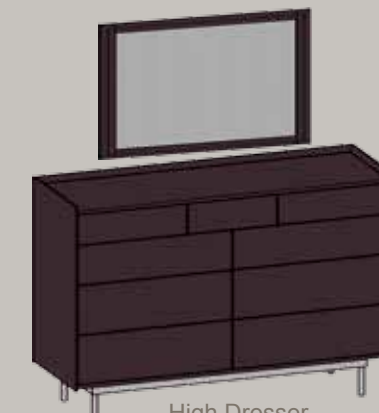

1. High Dresser
2. #50024 . . . . 19Dx54Wx46H
   - #50025 . . . . 19Dx62Wx46H
   - #50026 . . . . 19Dx68Wx46H