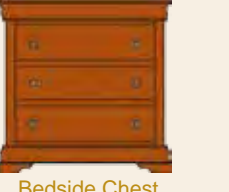

- Vanity Dresser**
- #92017...19Dx50Wx29H

- 5 Drawer Chest**
- #92026...22Dx40Wx55H

- 5 Drawer Chest**
- #92026...22Dx40Wx55H

- 4 Drawer Chest**
- #92024...19Dx36Wx36H

- Bedside Chest**
- #92016...17Dx36Wx36H