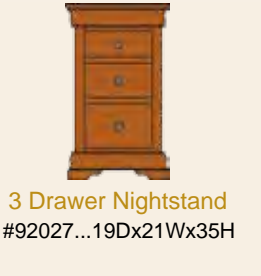

- Arched Bed with Side Rail drawers**
- #92123SD King 83W
 - #92123calSD Calif King . . 79W
 - #92122SD Queen 67W
 - #92121SD Full 61W
 - #92120SD Twin 45W

- Side Rail Drawer Unit**
- #92114 King 83W #92110 King 83W
 - #92114cal Calif King . . 79W #92110cal Calif King . . 79W
 - #92113 Queen 67W #92109 Queen 67W
 - #92112 Full 61W #92108 Full 61W
 - #92111 Twin 45W #92107 Twin 45W

- Rounded Mirror**
- #92015...36Wx41H
- Dresser**
- #92037...20Dx62Wx45H
 - #92023...20Dx72Wx45H
 - #92005...20Dx69Wx38H

- Square Mirror**
- #92006...36Wx41H
 - #92022...48Wx41H
- Dresser**
- #92020...20Dx42Wx38H
 - #92018...20Dx52Wx38H
 - #92029...20Dx62Wx38H

- Arched Mirror**
- #92000...50Wx40H

- Arched Mirror**
- #92001...36Wx40H

- 2 Drawer Nightstand**
- #92007...15Dx28Wx27H

- 3 Drawer Nightstand**
- #92027...19Dx21Wx35H

- 1 Drawer 1 Door Nightstand**
- #92028...19Dx21Wx35H