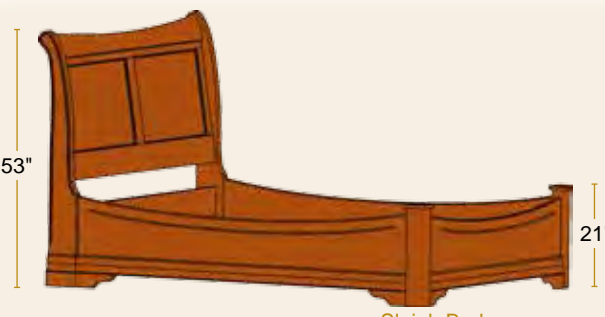

Bordeaux Individual Pieces

1. **Sleigh Bed with 62" High Headboard**
2. #92114 King . . . . . 83W #92110 King 83W
   - #92114cal Calif King . . 79W #92110cal Calif King . . 79W
   - #92113 Queen . . . . . 67W #92109 Queen 67W
   - #92112 Full . . . . . 61W #92108 Full 61W
   - #92111 Twin . . . . . 45W #92107 Twin 45W